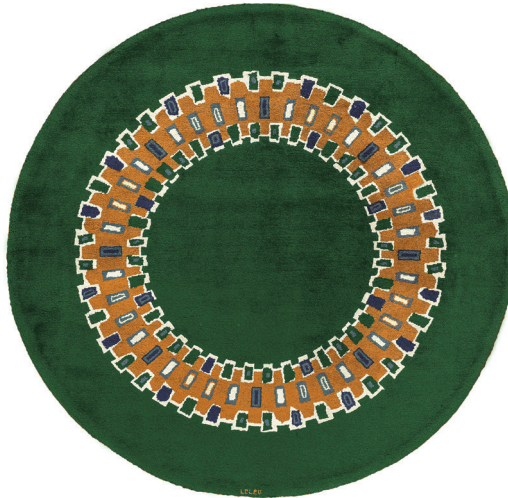

MOSAÏQUE - BEIGE AMMONITE

MOSAÏQUE - VERT DE HOOKER

**ORIGINAL
PATTERN N°676**

MOSAÏQUE RUG

- CREATION: 1940S
- HANDMADE RUG
- 100% NEW ZEALAND WOOL
- 8 NUMBERED AND SIGNED RUGS