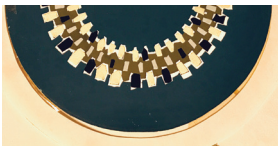

MOSAÏQUE - BEIGE AMMONITE

MOSAÏQUE - VERT DE HOOKER

**ORIGINAL
PATTERN N°676**

MOSAÏQUE RUG

- CREATION: 1940S
- HANDMADE RUG
- 100% NEW ZEALAND WOOL
- 8 NUMBERED AND SIGNED RUGS